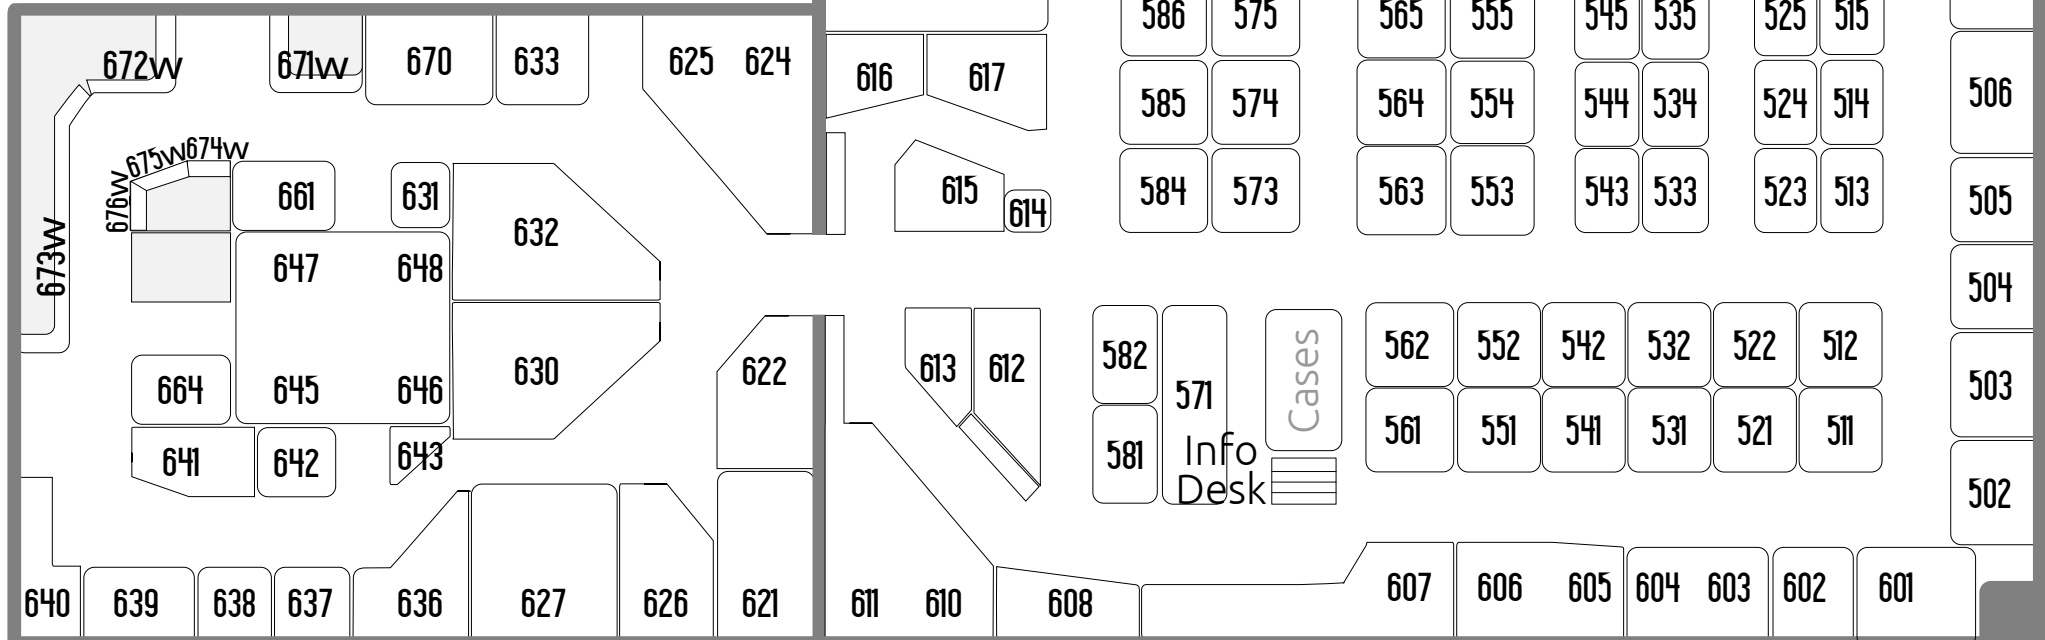

- * 200 shops on two levels
- * Staff available to take items to the Hold Area, load your car, or help you find that special gift

UPPER LEVEL The West Wing

Cafe

Chair Lift

To lower level

Front Desk

Cases

Hold Area Checkouts

3200 Ridge Road West, Rochester NY 14626 585-368-0670

Thursday - Sunday 10am - 6pm

LOWER LEVEL

55,000 Square Feet! Two Floors!

WELCOME!

Gift Certificates Available