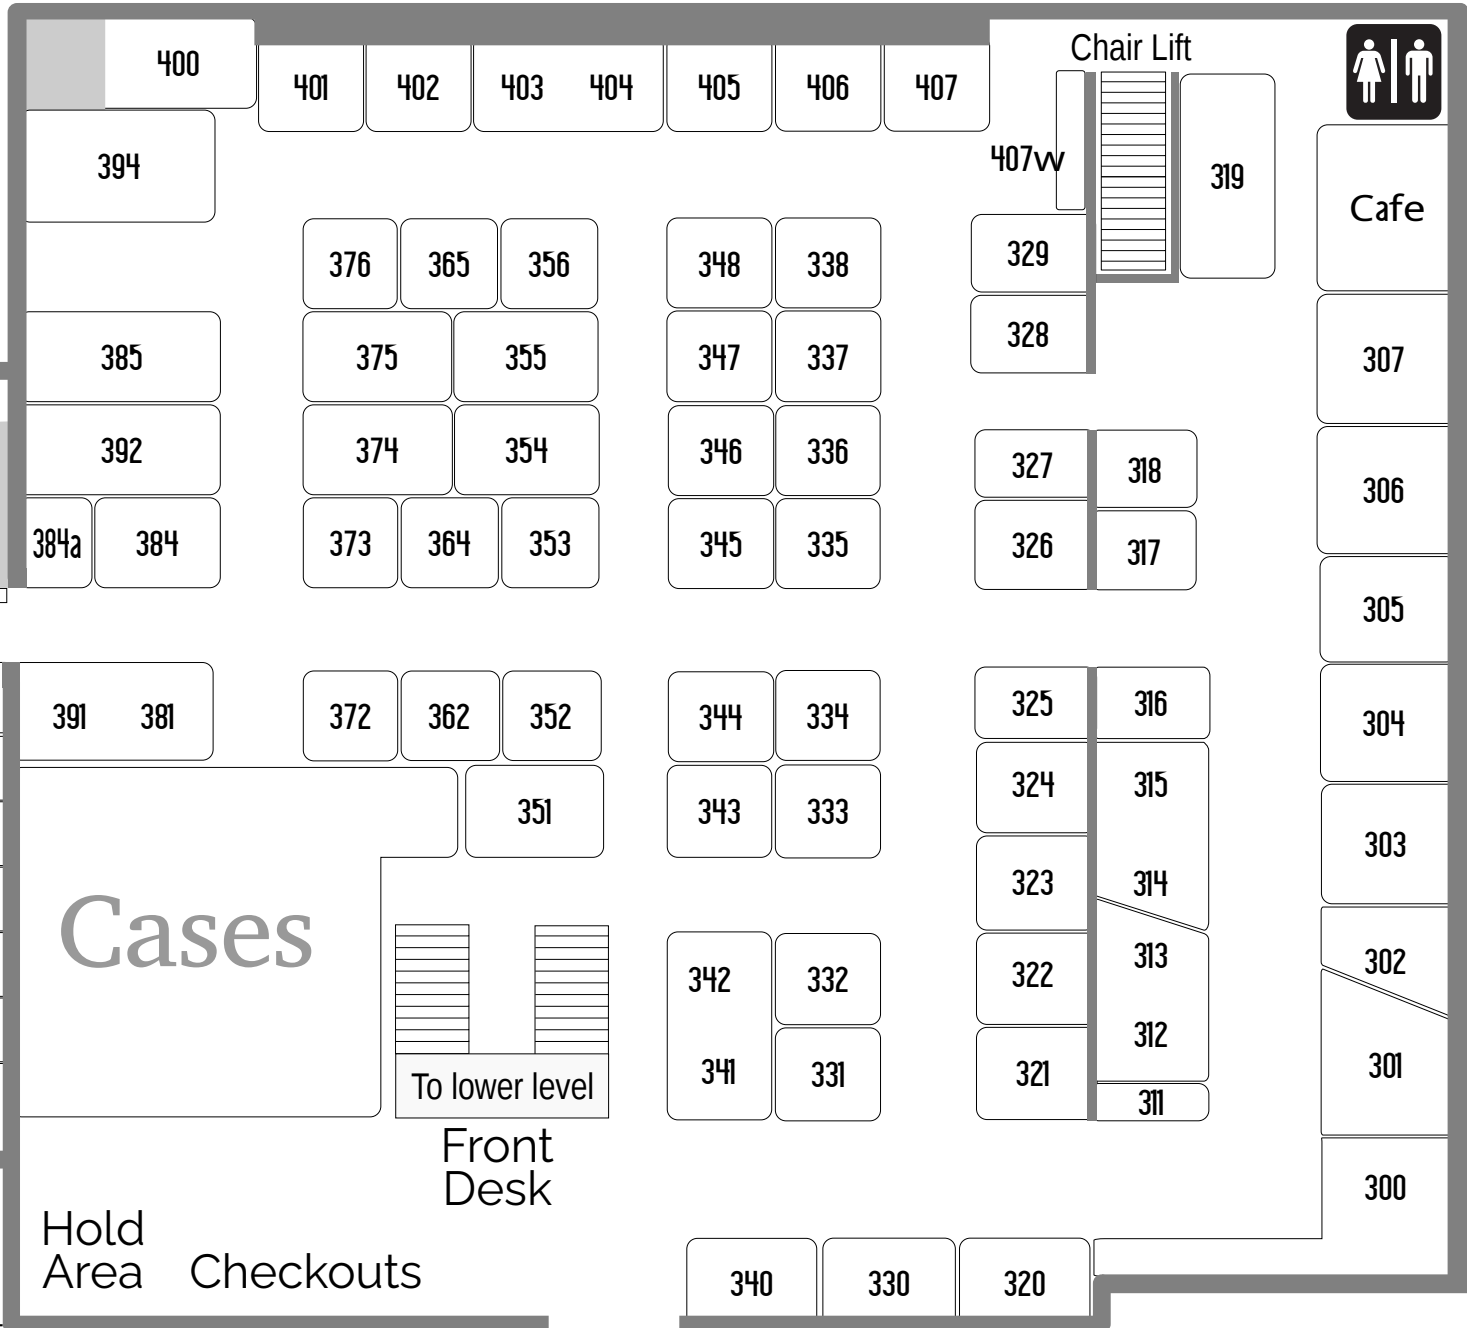

- * 200 shops on two levels
- * Staff available to take items to the Hold Area, load your car, or help you find that special gift

UPPER LEVEL The West Wing

Cafe

Chair Lift

To lower level

Front Desk

Cases

Hold Area Checkouts