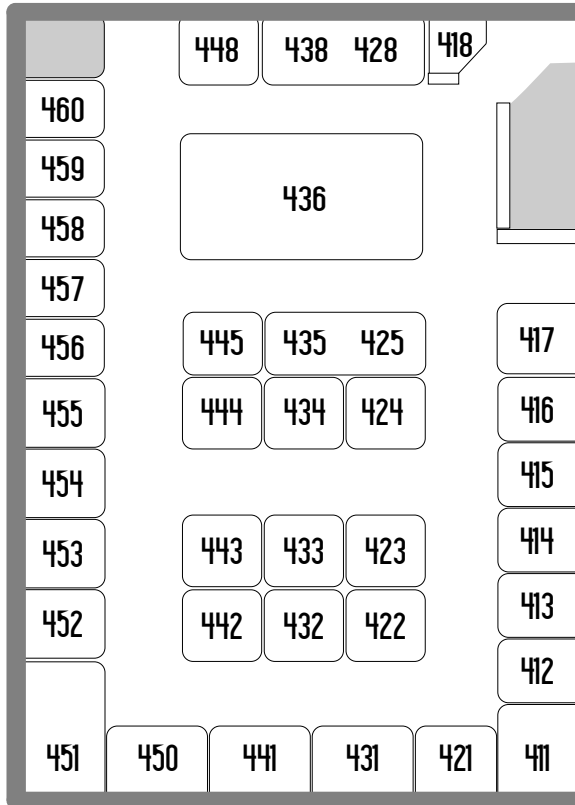

- * 200 shops on two levels
- * Staff available to take items to the Hold Area, load your car, or help you find that special gift

UPPER LEVEL The West Wing

Cafe

Chair Lift

To lower level

Front Desk

Cases

Hold Area Checkouts

3200 Ridge Road West, Rochester NY 14626 585-368-0670

Thursday - Sunday 10am - 6pm

LOWER LEVEL

55,000 Square Feet! Two Floors!

WELCOME!

Gift Certificates Available