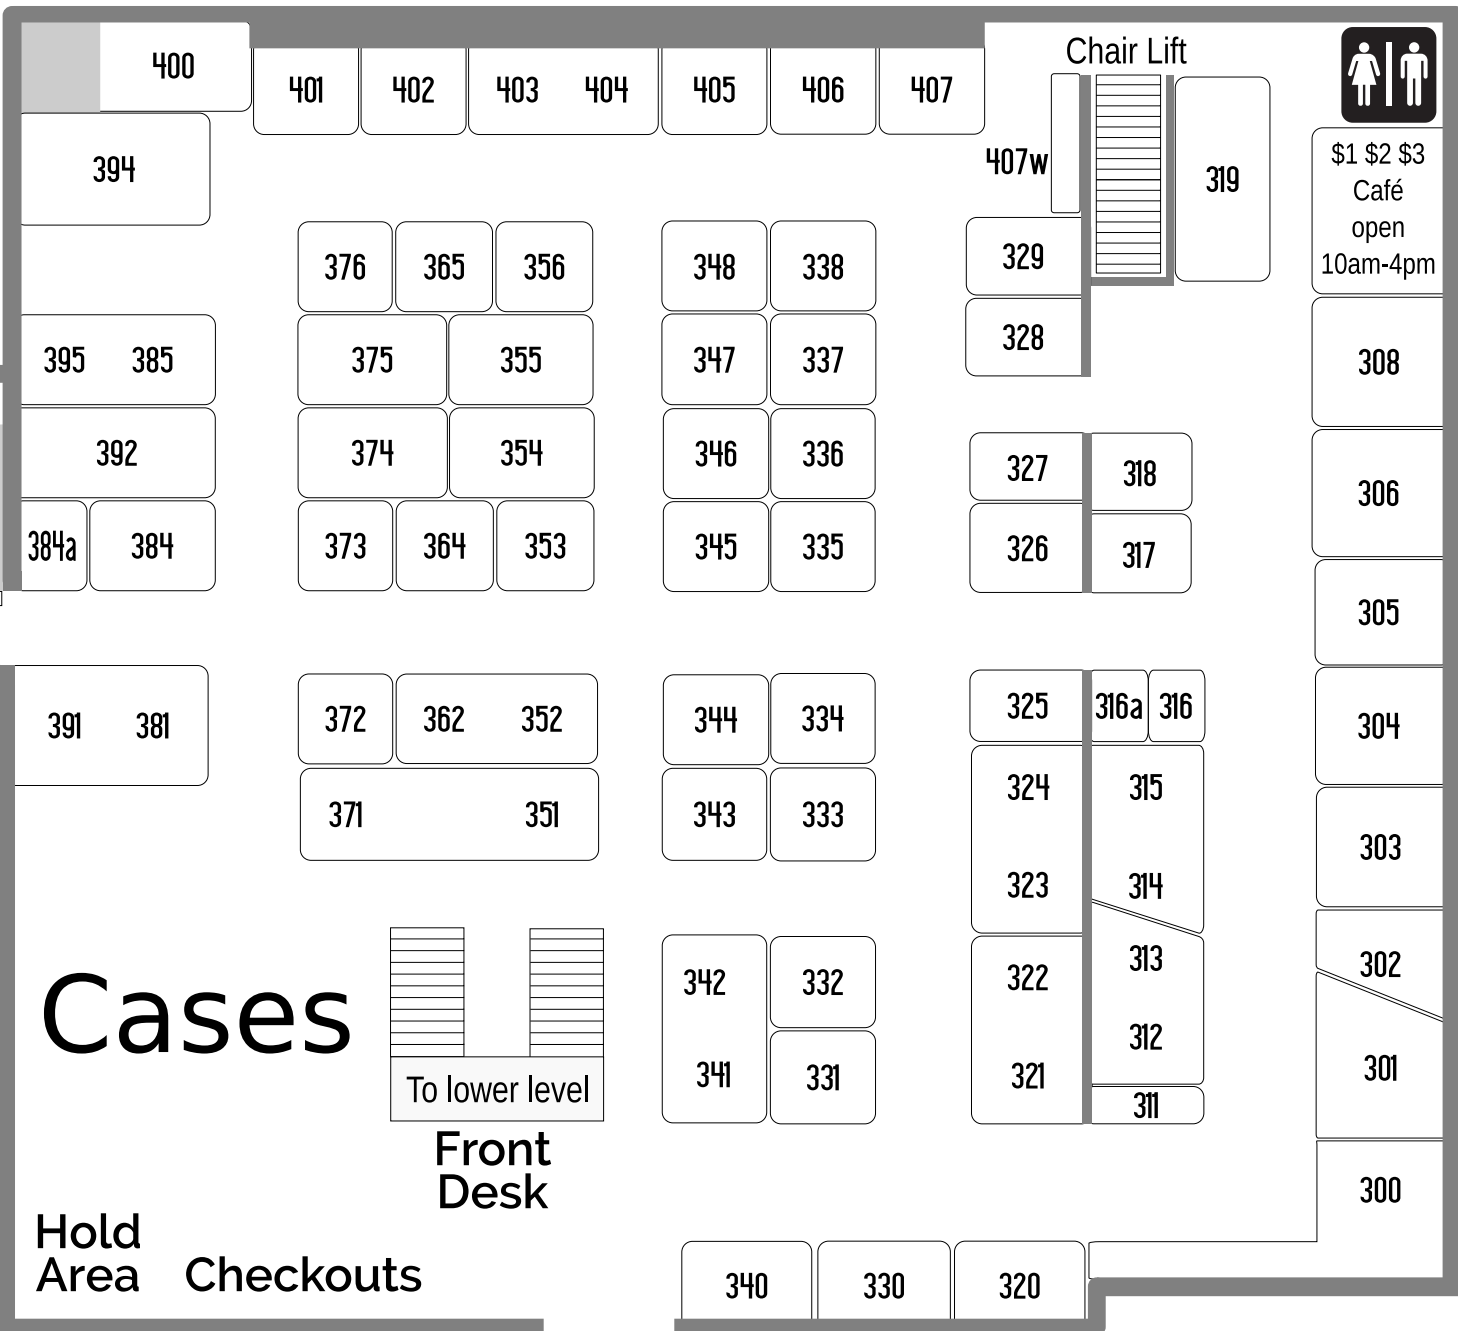

- * 200 shops on two levels
- * Staff available to take items to the Hold Area, load your car, or help you find that special gift

UPPER LEVEL The West Wing

for your shopping notes

Visit us at <http://TheShopsOnWestRidge.com>
 Sign up for our email newsletter to get news of **Special Events, Sales & Coupons**, Holiday opening hours, and a chance to win in our regular **prize** drawing!

3200 Ridge Road West, Rochester NY 14626 585-368-0670
 Thursday - Sunday 10am - 6pm

LOWER LEVEL

55,000 Square Feet! Two Floors!

WELCOME!

Gift Certificates Available