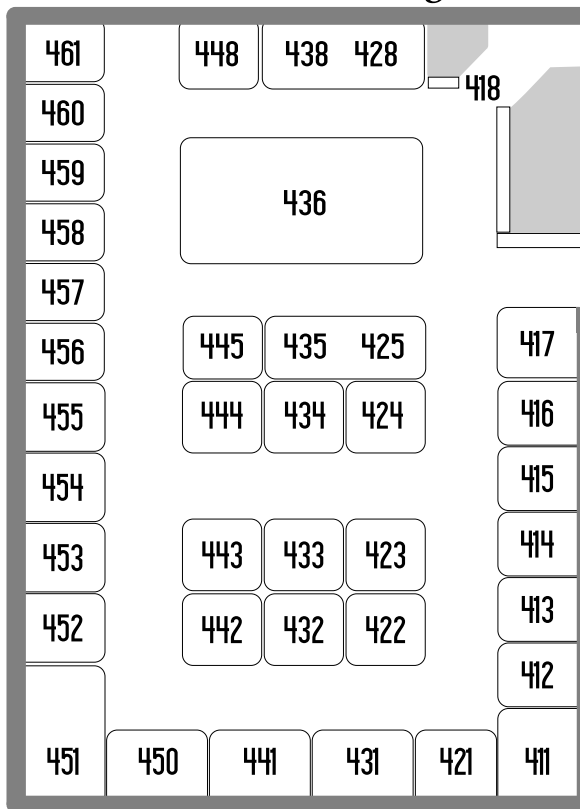

- * 200 shops on two levels
- * Staff available to take items to the Hold Area, load your car, or help you find that special gift

UPPER LEVEL The West Wing

for your shopping notes

Visit us at <http://TheShopsOnWestRidge.com>
 Sign up for our email newsletter to get news of **Special Events, Sales & Coupons**, Holiday opening hours, and a chance to win in our regular **prize** drawing!

3200 Ridge Road West, Rochester NY 14626 585-368-0670
 Thursday - Sunday 10am - 6pm

LOWER LEVEL

55,000 Square Feet! Two Floors!

WELCOME!

Gift Certificates Available