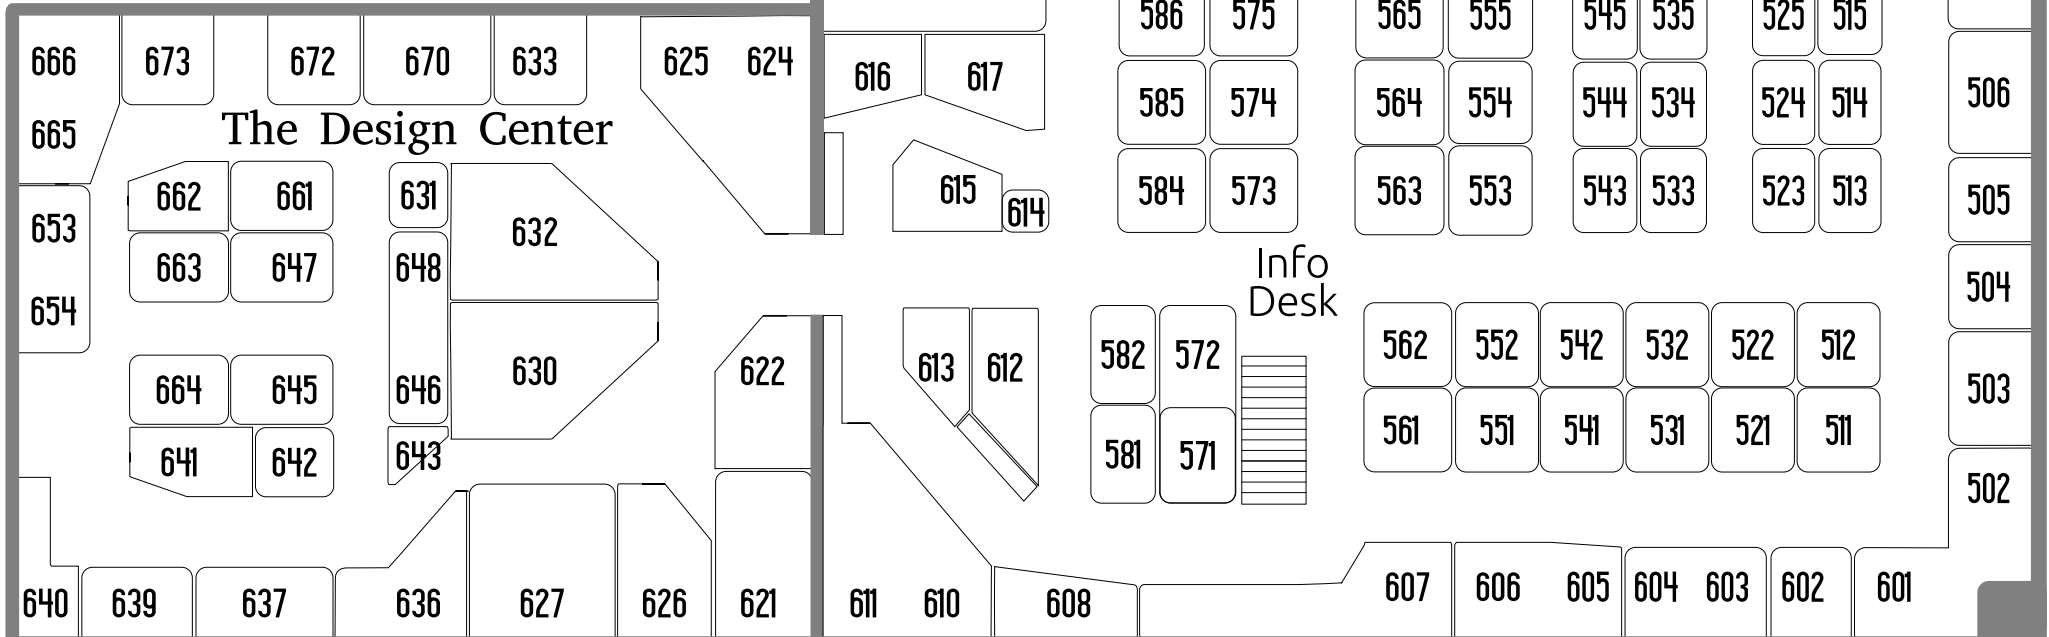

3200 Ridge Road West, Rochester NY 14626 585-368-0670
 Thursday - Sunday 10am - 6pm

LOWER LEVEL

55,000 Square Feet! Two Floors!

WELCOME!

Gift Certificates Available